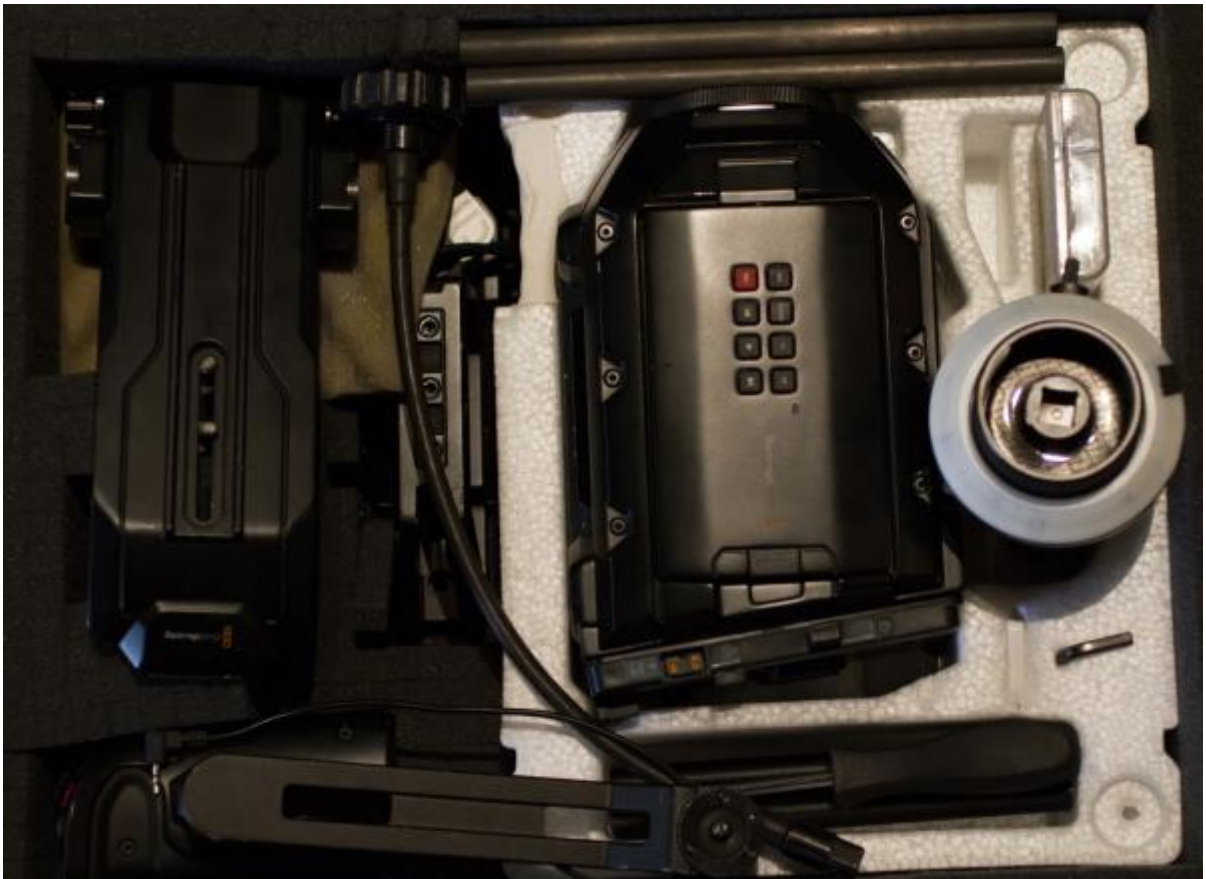

# Black Magic Ursa Mini 4.6k Camera Rental Package

Camera Pelican

1. 1 x Blackmagic Ursa Mini 4.6k body with body cap
  2. 1 x Ursa Mini side handle
  3. 1 x Ursa Mini Viewfinder
  4. 1 x Ursa Mini top handle
  5. 1 x Ursa Mini Shoulder Mount with V-Mount quick release and Manfrotto plate interface
  6. 1 x SmallRig Ursa Mini wishbone rosette extension for side handle
  7. 1 x SmallRig Ursa Mini side mount plate
  8. 1 x SmallRig Ursa Mini V-Mount quick release adapter
- 
9. 1 x Redrock Micro Follow Focus
  10. 1 x Redrock Micro Follow Focus 15" whip
  11. 2 x 7" 15mm aluminum rails for shoulder mount
  12. 2 x 9" 15mm carbon fiber rails for shoulder mount
- 
8. 1 x 7" LANC cable
  9. 1 x 4-pin XLR to P Tap 6" whip
  10. 1 x 3' USB 2 cable for firmware update
- 
10. Basic hardware case
  11. Flathead screwdriver
  12. Alan wrench key for handle and shoulder mount hardware
- 
13. Pelican case ID: W14.5", H18.75", D6"

## Power Pelican Kit

1. 1 x SWIT Duel V-Mount Charger S-3802S
  - Requires AC Input
  - 4 pin DC Out
2. 1 x 14.4V 95Wh 6.6Ah SWIT V-Mount Battery S-8082S
  - SN Ending in XXX-XX-905
3. 1 x 14.4V 126Wh 8.8Ah SWIT V-Mount Battery S-8111R
  - SN Ending in XXXX322
4. 1 x AC Power Adapter for Camera Hardline
5. 1 x Lexar Pro WorkFlow HR2 Tower with removable thunderbolt Cfast-2 Card Reader
  - SN Ending in xxxxxxxxxxx1143
6. 1 x Lexar Pro WorkFlow HR2 Tower AC Power Supply
7. 3 x Edison Adapter Cables
8. 1 x 43" Card Reader to USB 2.0 Cable
9. 1 x 3' Thunderbolt Cable
10. Pelican case ID: W17", H11.5", D5"